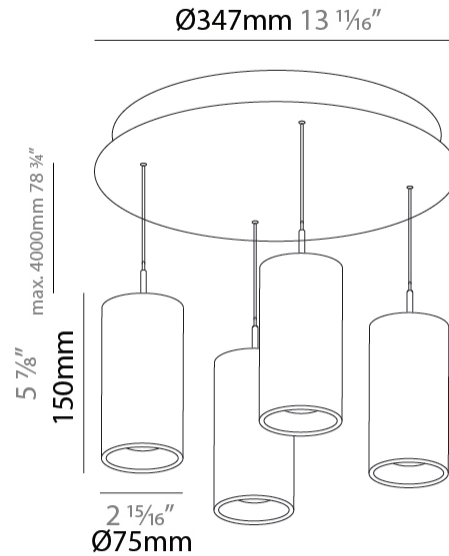

GENERAL

Series: G-Mini Round
Subseries: G-Mini Round Hangover
Brand: Prolicht
Division: Architectural
Mounting Type: Suspension
Mounting Location: Ceiling
Subcategory: Spots

PHYSICAL

Shape: Cylinder
Diameter (mm): 75
Diameter (in): 2 ¹⁵/₁₆
Length (mm): 1200
Length (in): 47 ¹/₄
Height (mm): 150
Height (in): 5 ⁷/₈
Light Distribution: Direct
Diffuser: Shine Ring - NOR / OPL / YEL / ORA / RED / BLU / GRN
Fixture Finish: SSR / BKV / CWI / CRY / HAB / UFT / ITA / RUA / FTG / MYG / LOD / PUS / FRO / FUP / KIA / POP / BLS / SPG / MEY / GOH / GUM / CHC / COM / ABZ / JAG / OBR / MOS / ROR
Accent Finish: NOF / COP / MIR / SSS
Fixture Material: Extruded Aluminum / Steel
Cable Details: 2,000mm/78 3/4" / 4,000mm/157 1/2" - Cable, Black, Green, Orange, Red, White

ELECTRICAL

Lamp Type: LED (Zhaga Standard)
Input Wattage (W): 26
Total Output Wattage (W): 23.7
Dimming: Non-Dimmable
Driver Included: Yes
Driver Location: Integrated
Driver Type: Constant Current - Universal
Driver Class: Class 2
Input Voltage (V): 120 - 277

LED

Color Temperature (°K): 2700 / 3000 / 3500 / 4000
Max. Delivered Lumen (lm): 1557 / 1649 / 1740 / 1787
Nominal Lumen (lm): 1840 / 1949 / 2057 / 2112
CRI: >90 CRI
Lamp Life (hrs): 50000

OPTICAL

Beam Angle: 6 / 22 / 38

RATINGS AND CERTIFICATIONS

Certified By: Certified for North American Standards
IP rating: IP20